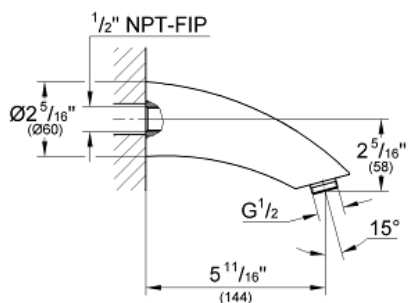

MOVARIO
6" Shower Arm
MODEL # 28535000

Pure Freude
an Wasser

GROHE

Product Description:
MOVARIO
6" Shower Arm

Standard Specification:

- Shower arm for brass shower head
- 1/2" NPT Female Threads
- GROHE StarLight chrome finish